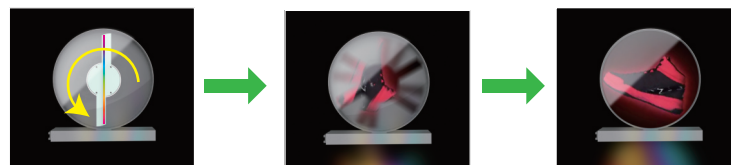

Magnetic series

3D LED display

Elements:

- 1.DC driver
- 2.Magnetic connector
- 3.3D LED display and magnetic signs

You can upload your videos and pictures to the display by mobile phone app.

We integrated the popular product "Holographic LED screen" into our magnetic signs. If you want your signs to be 3D video, this product will be a nice choice. It can random combine with our current magnetic signs, which will make your office or shops special and attractive.

Magnetic series

Application examples

1. 360° display for shoes
2. LOGO display in a BMW auto store
3. Advertisement of a coffee brand
4. Advertisement of a beer brand
5. Advertisement of a watch brand