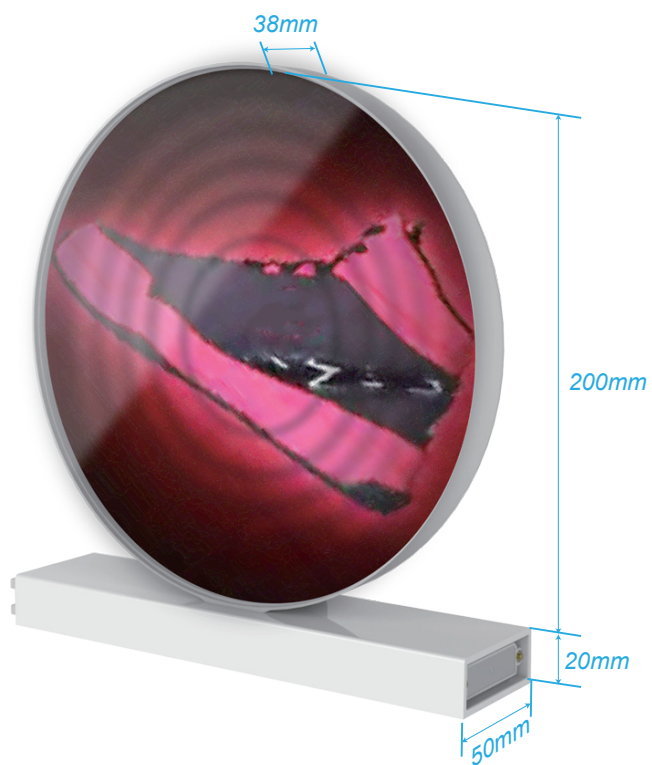

Magnetic series

3D LED display

Elements:

- 1.DC driver
- 2.Magnetic connector
- 3.3D LED display and magnetic signs

You can upload your videos and pictures to the display by mobile phone app.

We integrated the popular product "Holographic LED screen" into our magnetic signs. If you want your signs to be 3D video, this product will be a nice choice. It can random combine with our current magnetic signs, which will make your office or shops special and attractive.

Magnetic series

Application examples

1. 360° display for shoes
2. LOGO display in a BMW auto store
3. Advertisement of a coffee brand
4. Advertisement of a beer brand
5. Advertisement of a watch brand