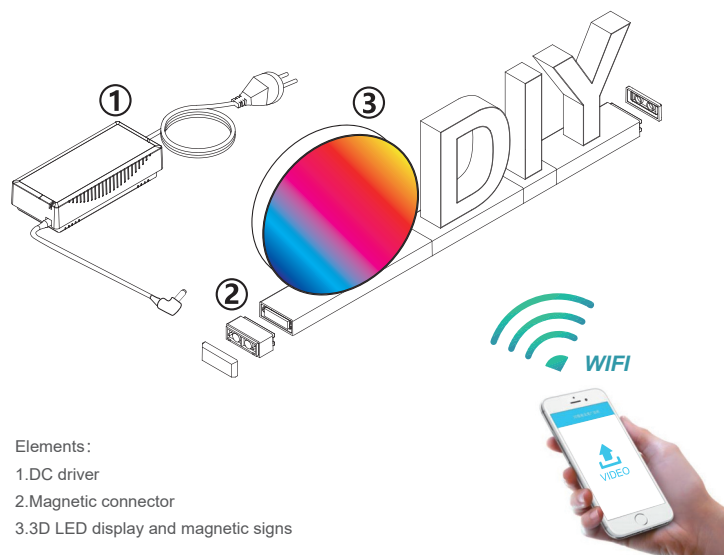

Magnetic series

3D LED display

Elements:

- 1.DC driver
- 2.Magnetic connector
- 3.3D LED display and magnetic signs

You can upload your videos and pictures to the display by mobile phone app.

We integrated the popular product "Holographic LED screen" into our magnetic signs. If you want your signs to be 3D video, this product will be a nice choice. It can random combine with our current magnetic signs, which will make your office or shops special and attractive.

Magnetic series

Application examples

1. 360° display for shoes
2. LOGO display in a BMW auto store
3. Advertisement of a coffee brand
4. Advertisement of a beer brand
5. Advertisement of a watch brand