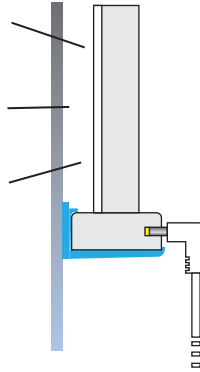

## Shelves for glass windows

Magnetic series

## Shelves for glass windows

The shelves come with 3M stickers, also with fall proof design. It's for glass window / door purpose, easy installation, both classic and elegant.