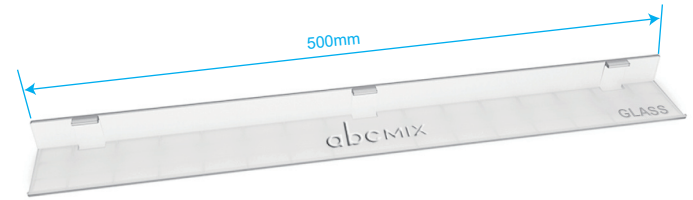

## Shelves for glass windows

Magnetic series

## Shelves for glass windows

The shelves come with 3M stickers, also with fall proof design. It's for glass window / door purpose, easy installation, both classic and elegant.