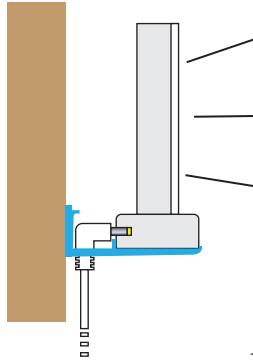

Shelves for wall

Magnetic series

Shelves for wall

The shelves come with 3M stickers, but you can also use screws to reinforce the fixing. This is a convenient accessory, with fall proof design. Please use DC driver with "7" shape connector.